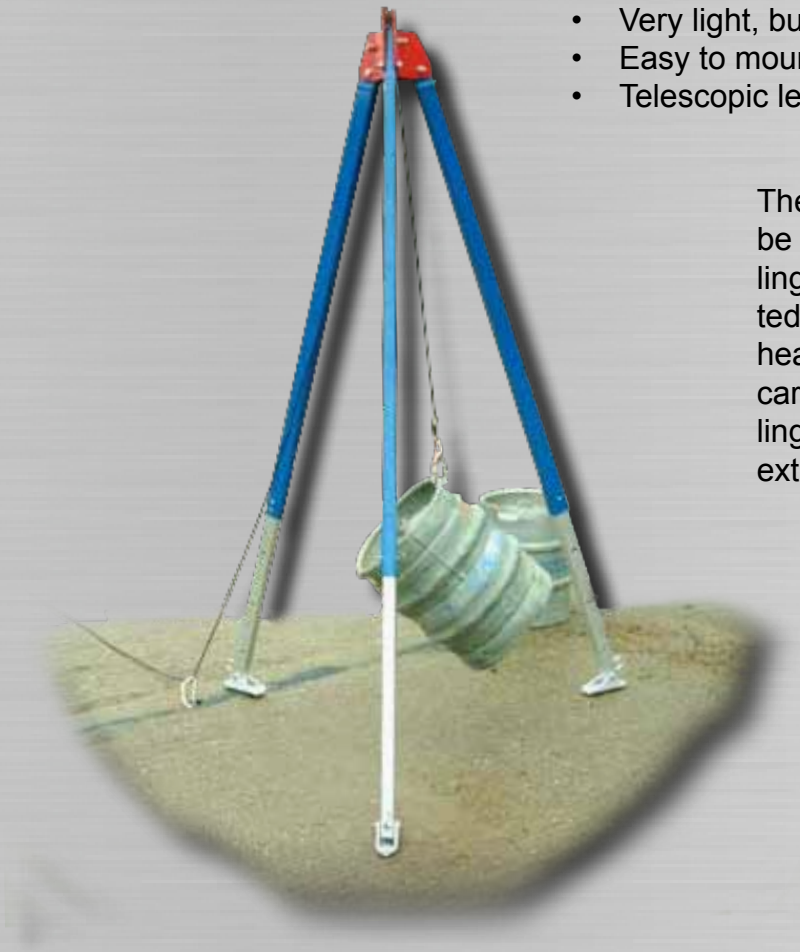

EOD Tripod Aluminium

Art.-No.: 1088035

- Very light, but very strong
- Easy to mount / dismount
- Telescopic legs

The two section telescopic legs can be locked to different heights enabling it to be used in areas of restricted height or on sloping ground. The head is fitted with a loop to carry a carabiner or a winch. The self-leveling feet may be fixed with a chain for extra stability.

SCOPE OF SUPPLY

- Telescope
- Transport bag

Article Nr	Working Height (cm)	Load Capacity (kg)	Weight (kg)	Transport Dimensions (cm)
1088035-01	94 - 158	250	10	120 x 20 x 20
1088035-02	145 - 263	500	20	180 x 25 x 25
1088035-03	138 - 254	1000	27	180 x 25 x 25
1088035-04	186 - 344	1000	36	200 x 25 x 25