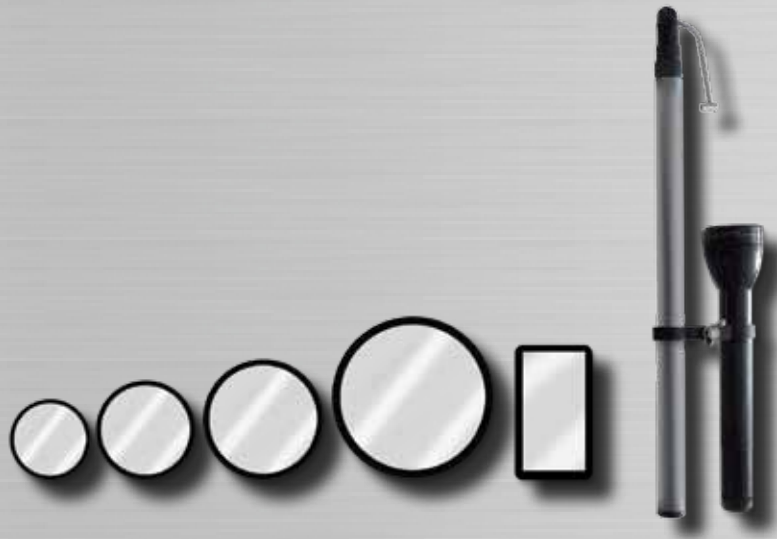

## Telescope Mirror Set Illuminated

Article No.: 1060050

### Features:

- Telescopic pole 49 - 149 cm, with high quality MAGLITE LED torch, weight complete 960 g (3 batteries type C needed, not included)
- 5 acrylic glass search mirrors:
  - 4 cm diameter (Article No.:1060002-02)
  - 7 cm diameter (Article No.:1060002-03)
  - 10 cm diameter (Article No.:1060002-04)
  - 13.5 cm diameter convex (Article No.:1060002-05)
  - 12 x 6.5 cm rectangular (Article No.:1060002-07)
- Cordura soft case